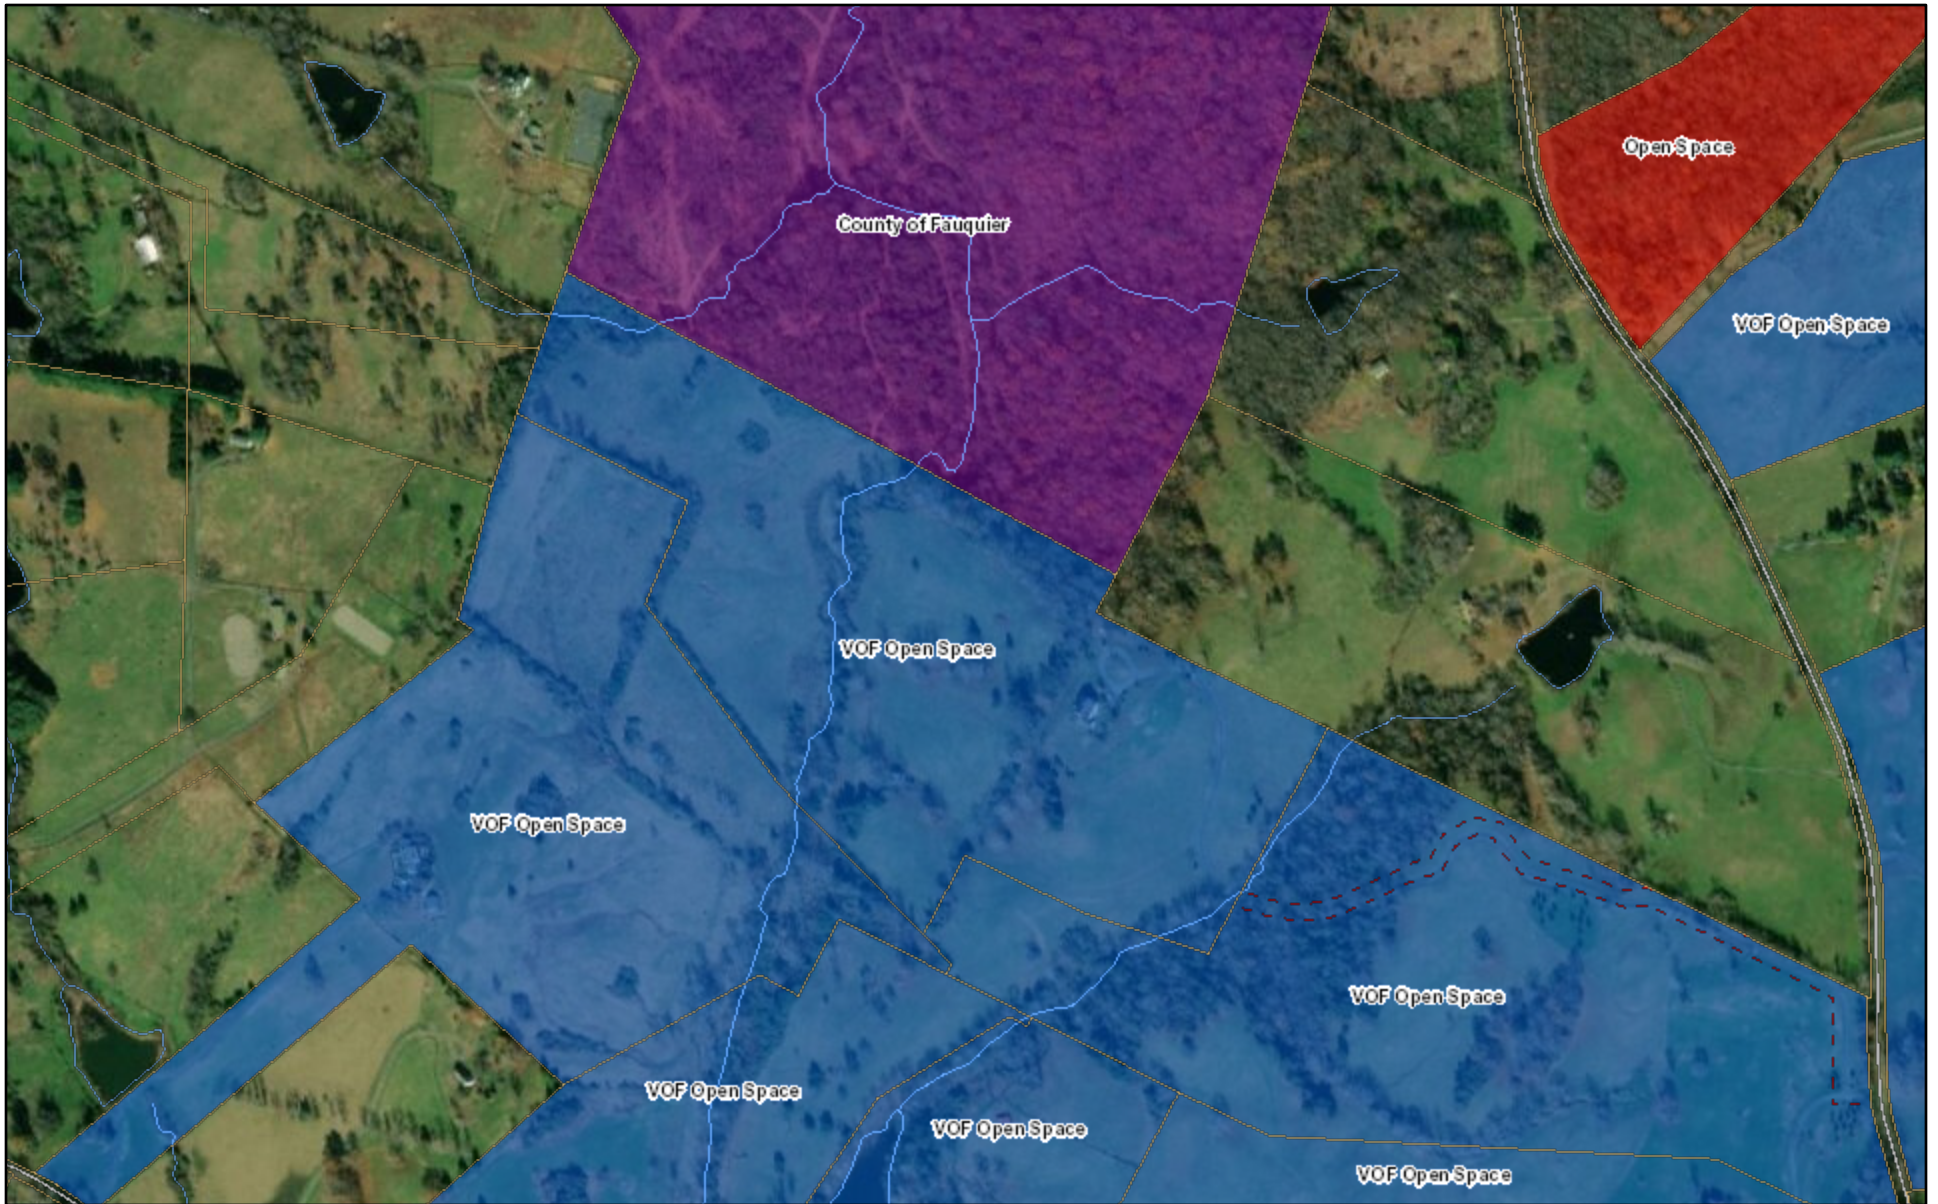

Tax Parcel Viewer - Property Report

6/21/2019, 8:59:46 AM

- | | | | | |
|--------------------|-----------------|------------------------------------|--------------------|--------------------|
| School Location_1K | Railroad_1K | Road Centerlines_without labels_1K | COUNTY | School Location_2K |
| Municipal | Encumbrances_1K | MAJOR | LOCAL | Municipal |
| TaxParcel_1K | MINOR; RAMP | PRIVATE | School Location_2K | Municipal |
| Current | | | | Current |

1:9,028

0 0.05 0.1 0.2 mi
0 0.07 0.15 0.3 km

Commonwealth of Virginia, USDA FSA, GeoEye, CNES/Airbus DS, VITA,
Fauquier County GIS
Bloomfield Township MI, Esri, Inc. | Commonwealth of Virginia, USDA FSA | VITA, Esri, HERE, Garmin, iPC |