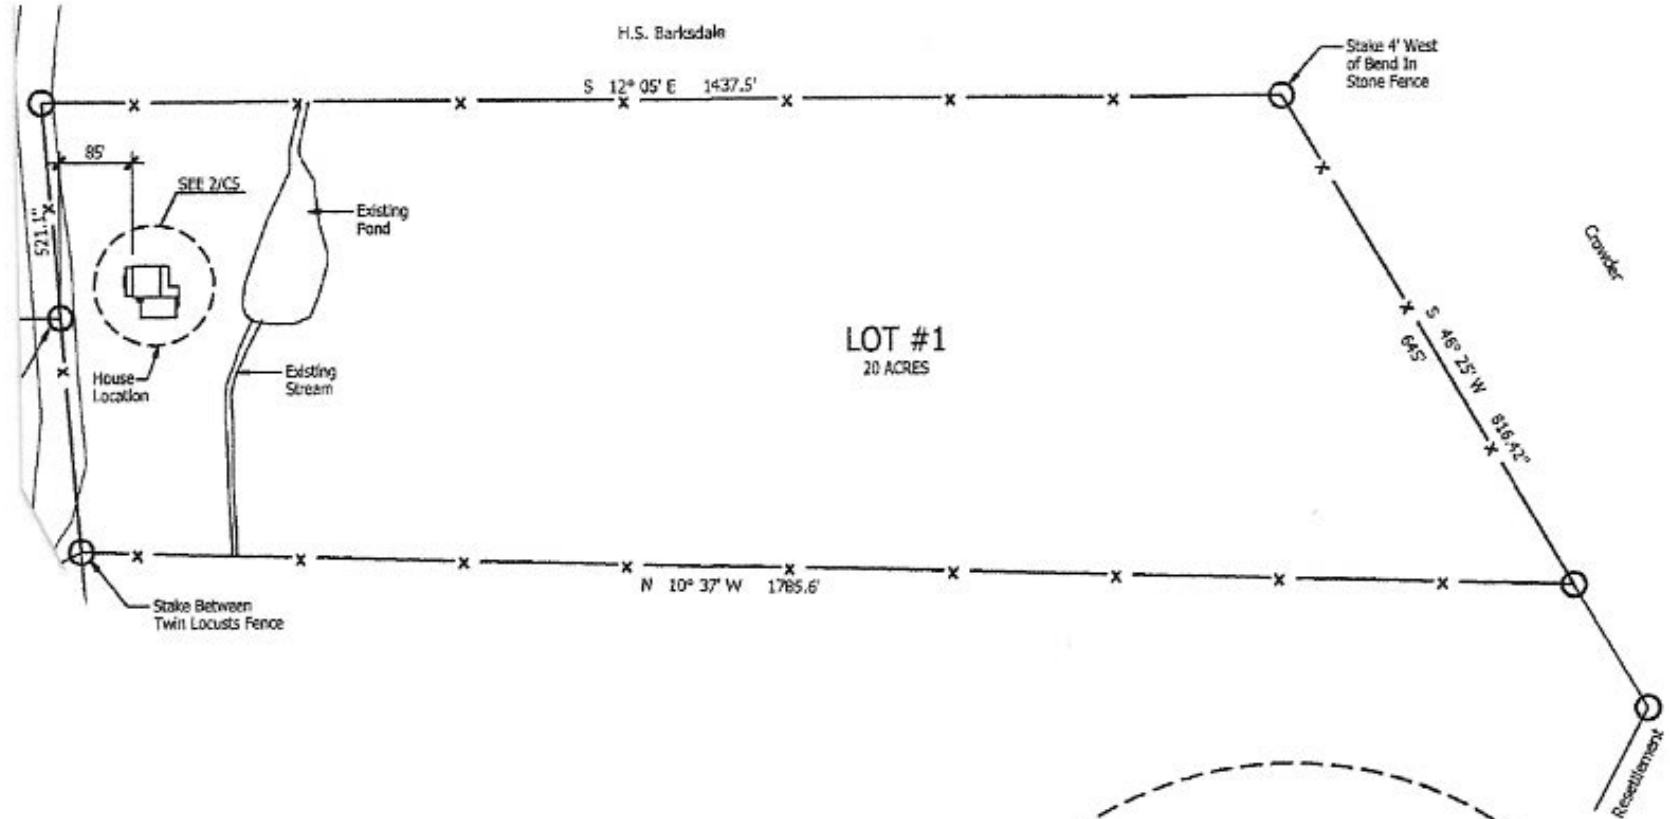

H.S. Barksdale

LOT #1
20 ACRES

NOTE: Information for this Drawing was Obtained from Survey Taken For the Edward Foster Estate, 2 Miles Northwest of Flint Hill, Virginia On Route No. 606 (Rd. From Flint Hill to Washington, VA).

Surveyed By Walter Duncan C.L.S.
15 - May 1948

CHANCERY FILE : 2034