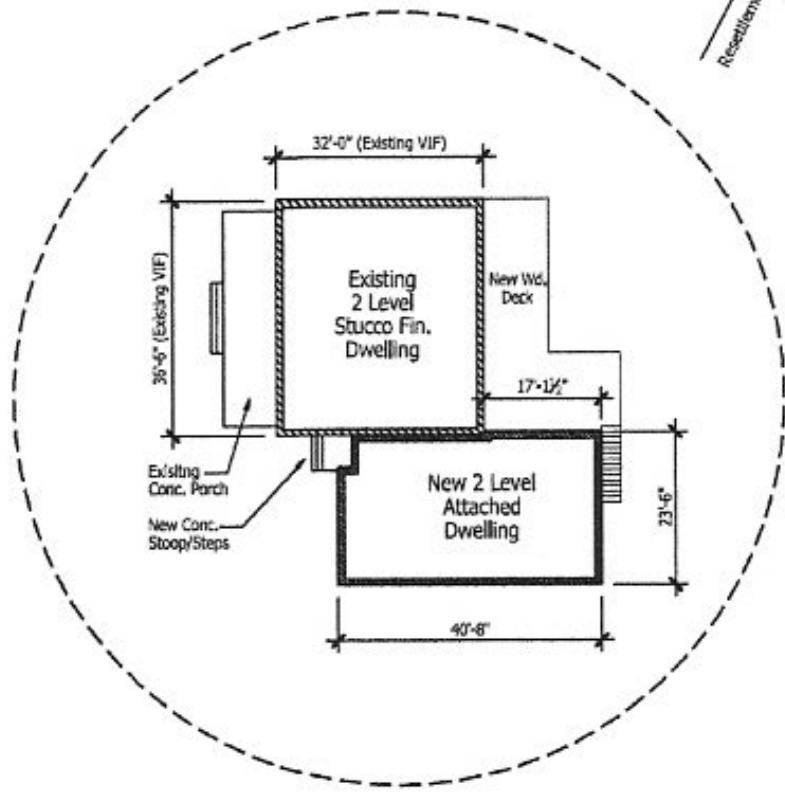

H.S. Barksdale

LOT #1
20 ACRES

NOTE: Information for this Drawing was Obtained from Survey Taken For the Edward Foster Estate, 2 Miles Northwest of Flint Hill, Virginia On Route No. 606 (Rd. From Flint Hill to Washington, VA).

Surveyed By Walter Duncan C.L.S.
15 - May 1948

CHANCERY FILE : 2034